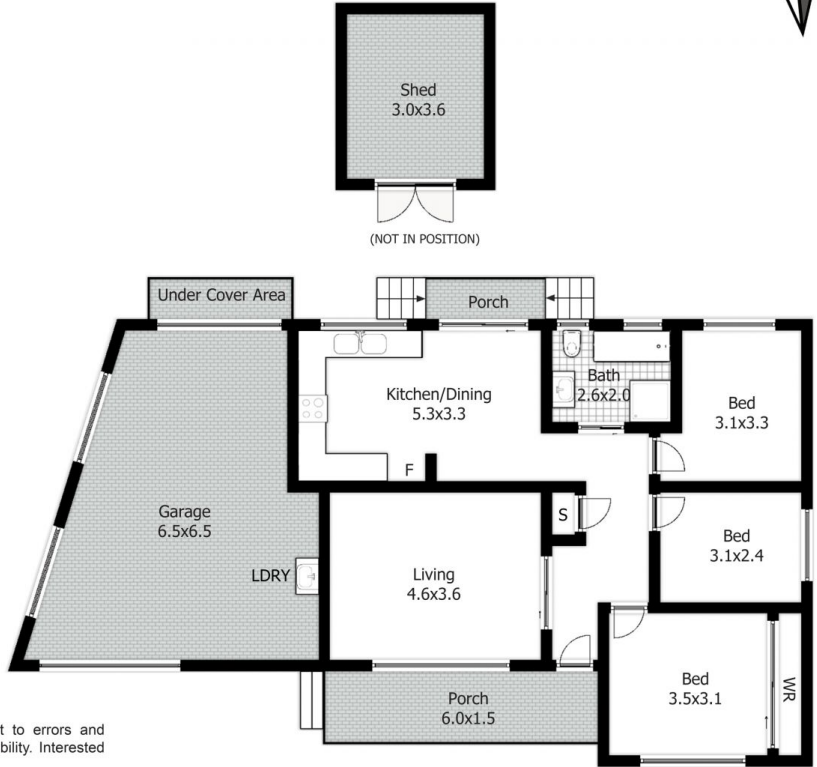

28 Malone Crescent Dean Park NSW

3  1  1 

Sky Property is proud to offer for rent this renovated family home!

Property features

- Large three bedroom brick home with quality flooring throughout
- Three good sized bedrooms with Built-ins to main
- Near new modern kitchen with plenty of natural light and quality appliances
- Oversized newly renovated bathroom
- Large living and dining areas with abundance of natural light
- Attached garage with laundry area plus drive through access to backyard and internal access to home
- Large backyard with shed plus completely fenced off and manicured front yard
- Additional features: Located close to all amenities, Dual

Land Size : 550 sqm

View : <https://www.skyproperty.com.au/lease/nsw/western-sydney/dean-park/residential/house/7728917>

Riza Kamerakkas
0402 352 123

Fayez Abdo
0410044566

28 Malone Cres, Dean Park

SITE PLAN

FLOOR PLAN

DISCLAIMER:

This floor plan is used for marketing purpose only and is subject to errors and inaccuracy. The marketing Agent & N2 Media will not accept any liability. Interested parties should make and rely on their own enquiries.