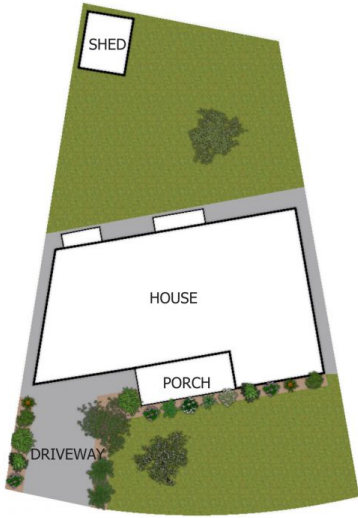

28 Malone Crescent Dean Park NSW

3  1  1 

Sky Property is proud to offer for rent this renovated family home!

Property features

- Large three bedroom brick home with quality flooring throughout
- Three good sized bedrooms with Built-ins to main
- Near new modern kitchen with plenty of natural light and quality appliances
- Oversized newly renovated bathroom
- Large living and dining areas with abundance of natural light
- Attached garage with laundry area plus drive through access to backyard and internal access to home
- Large backyard with shed plus completely fenced off and manicured front yard
- Additional features: Located close to all amenities, Dual

Land Size : 550 sqm

View : <https://www.skyproperty.com.au/lease/nsw/western-sydney/dean-park/residential/house/7728917>

Riza Kamerakkas
0402 352 123

Fayez Abdo
0410044566

28 Malone Cres, Dean Park

SITE PLAN

FLOOR PLAN

DISCLAIMER:

This floor plan is used for marketing purpose only and is subject to errors and inaccuracy. The marketing Agent & N2 Media will not accept any liability. Interested parties should make and rely on their own enquiries.