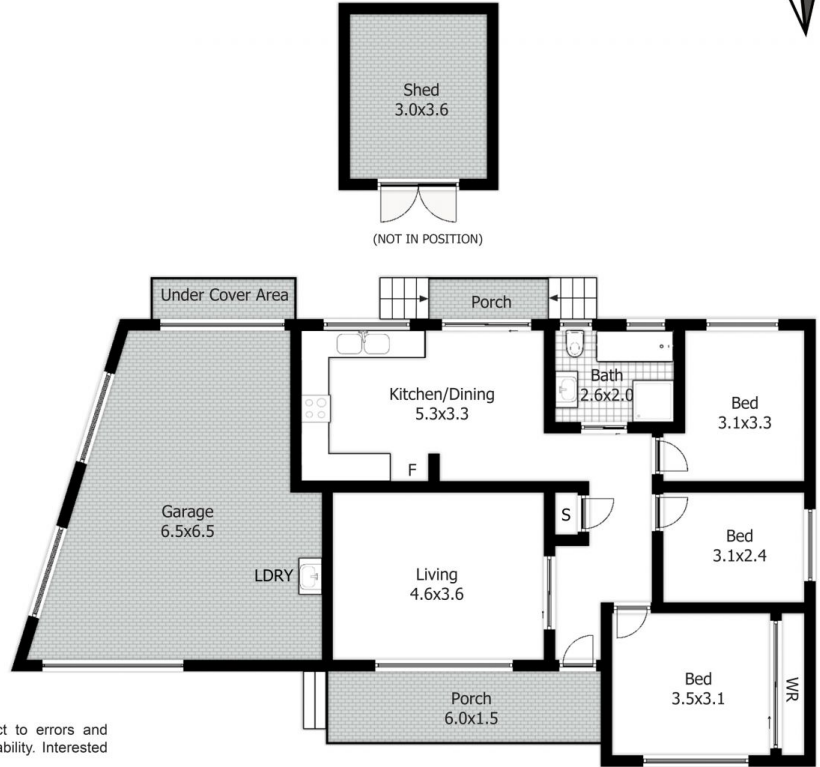

Property features

- Large three bedroom brick home with quality flooring throughout
- Three good sized bedrooms with Built-in to main
- Near new modern kitchen with plenty of natural light, quality appliances including oven with rotisserie
- Oversized newly renovated bathroom
- Large living and dining areas with abundance of natural

Price : \$ 817,000
Land Size : 550 sqm
View : <https://www.skyproperty.com.au/sale/nsw/western-sydney/dean-park/residential/house/7260331>

Riza Kamerakkas
0402 352 123

Fayez Abdo
0410044566

28 Malone Cres, Dean Park

SITE PLAN

FLOOR PLAN

DISCLAIMER:

This floor plan is used for marketing purpose only and is subject to errors and inaccuracy. The marketing Agent & N2 Media will not accept any liability. Interested parties should make and rely on their own enquiries.