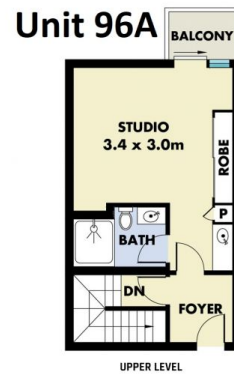

96/88 JAMES RUSE DRIVE ROSEHILL