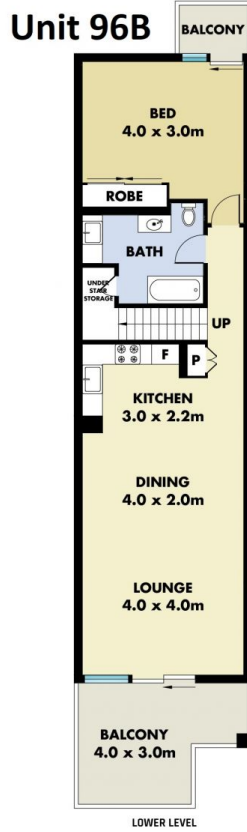

96/88 JAMES RUSE DRIVE ROSEHILL